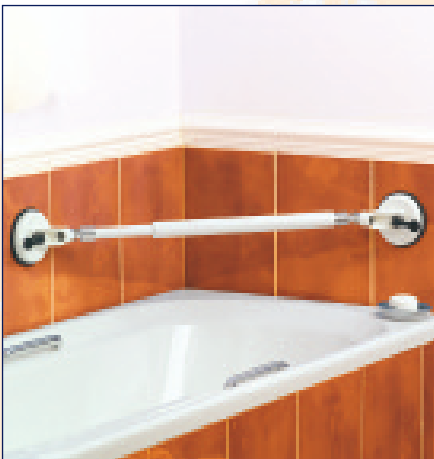

# Suction Grab Rails

*The range of Suction Grab Rails are instant fixtures to provide support and assistance in most areas.*

Easy to attach and detach the Grab Rail features two large suckers that when engaged, form a vacuum tight seal.

To create the vacuum simply depress the levers. To release, raise the levers and the vacuum seal will be broken. The ease of this operation makes it the perfect item for use when travelling.

The Grab Rail eliminates the need for drilling holes, leaving your surfaces intact. You will never have to worry about a grab rail being in the wrong position again and can simply move it as and when your need changes.

The Grab Rail can be used:

- To assist with stability or when standing up
- For use by carers and those with restricted mobility
- For use when travelling
- For determining the ideal position of permanently fixed grab rails
- As a tool for Occupational Therapist assessment purposes
- Maximum length adjustment of 250mm to 300mm