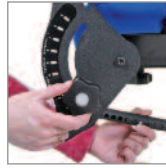

Standard Features

#7000F EasyStand Magician Comfy

The Magician Comfy comes standard with royal blue or ruby red wrap-around seat and back support with built-in seat belt and chest strap, kneepads, foot plates, 4" locking casters, clear acrylic table with front pad and gas spring lift.

Tool-free Adjustments

Back Angle

Optional Accessories

#P7500M Mobile Option

Allows the child to self propel in the standing position. Includes locking push rims, belt drive and two front wheels. *Table size is 15" x 20" (38 x 51 cm); Mobile footprint is 23" x 35" (58 x 89 cm)*

#P80636 Foot Straps (Pair)

Hold the feet in place with Velcro® and d-ring adjustment. *Straps fit foot height of 2.5" - 4" (6-10 cm)*

#P80615 Secure Foot Option (Pair)

Velcro® and d-ring adjustment uses a four-point tightening system to hold the feet securely in place. *Straps fit foot height of 2.5" - 4" (6-10 cm)*

#P81071 Independent Kneepads (Pair)

Accommodate knee contractures and leg length discrepancies. *Kneepad size is 5" x 5" (13 x 13 cm); width range center to center is 6" - 12" (15 - 30 cm)*

#P5024 Table Swing-away Sleeve

Makes assisted transfers easier by moving the table away from the child.

Not available with the mobile option

#P80998 Angle Adjustable Table

Attaches to the existing table. Supports the child while they work at various angles from 10° to 45°.

#P81149 Chest Vest - Small

#P81150 Chest Vest - Medium

Neoprene® with camlock adjustment holds the child securely in position. *Small size is 9.5" L x 9" W (24 cm L x 23 cm W); medium size is 11" L x 9.5" W (28 cm L x 24 cm W)*

#P5070 Ratchet Handles

Can be used in place of existing knobs for ratchet motion and leverage. *Four small handles for table, two large handles for foot plates*

#P81315 Form-to-fit Upholstery (Royal Blue)

#P81316 Form-to-fit Upholstery (Ruby Red)